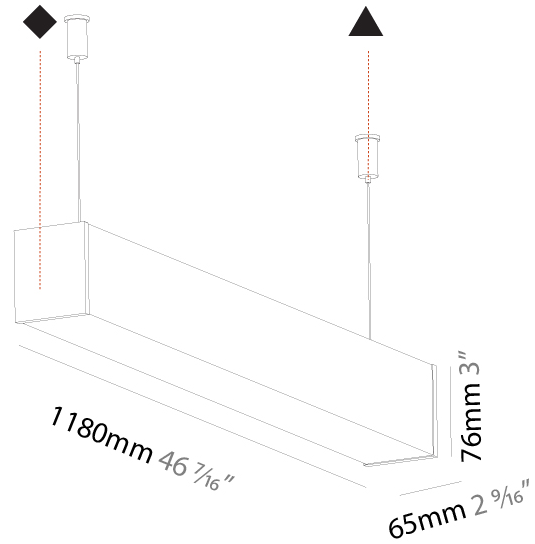

GENERAL

Series: Fino
Partner: Prolicht
Division: Architectural
Installation: Suspension
Product Type: Linear Profiles
Mounting Location: Ceiling

PHYSICAL

Shape: Rectangle
Length (mm): 1180
Length (in): 46 ⁷/₁₆
Width (mm): 65
Width (in): 2 ⁹/₁₆
Height (mm): 76
Height (in): 3
Max. Overall Height (mm): 2076
Max. Overall Height (in): 81 ³/₄
Weight (kg): 3.634
Weight (lbs): 8.011
Diffuser: PMMA - Opal
Fixture Finish: [SSR / BKV / CWI / CRY / HAB / UFT / ITA / RUA / FTG / MYG / LOD / PUS / FRO / FUP / KIA / POP / BLS / SPG / MEY / GOH / CHC / COM / ABZ / JAG / OBR / MOS / ROR](#)
Fixture Material: PMMA / Aluminum
Cable Details: [2000mm or 4000mm Transparent Cable](#)
Upon Request: Cable colour - White / Black / Orange / Red

ELECTRICAL

Lamp Type: LED (Zhaga Standard)
Input Wattage (W): 20
Total Output Wattage (W): 16 / 12.8 (3500K)
Dimming: [Non-Dimming / Phase Dimming (120Vac only) / 0-10V Dimming](#)
Driver Included: Yes
Driver Location: Integrated
Driver Type: Constant Current - 120 / 277Vac
Driver Class: Class 2
Input Voltage (V): 120 - 277
Constant Current (MA): 350 / 400 (3500K)

LED

Color Temperature (°K): [3000 / 3500 / 4000](#)
Max. Delivered Lumen (lm): 2280 / 2362 / 2410
CRI: >80 CRI
Lamp Life (hrs): 50000

OPTICAL

RATINGS AND CERTIFICATIONS

Certified By: Certified for North American Standards
IP rating: IP20